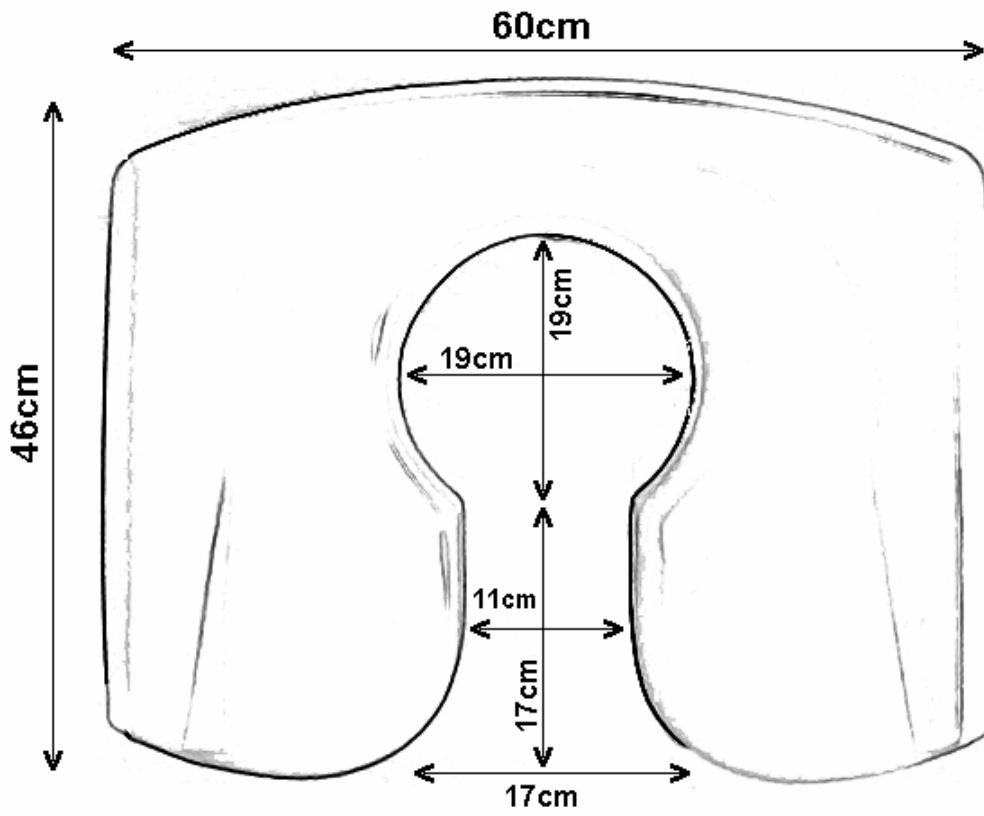

PRODUCT DRAWING

Description: Prima Multi-Frame Surround With Toilet Seat / Shower Seat

Code: 65233, 65244, 65255

Toilet Seat

Shower Seat

Product weight	6.1-kg. (shipping weight: 8.7-kg.
Maximum user weight	190 kg.