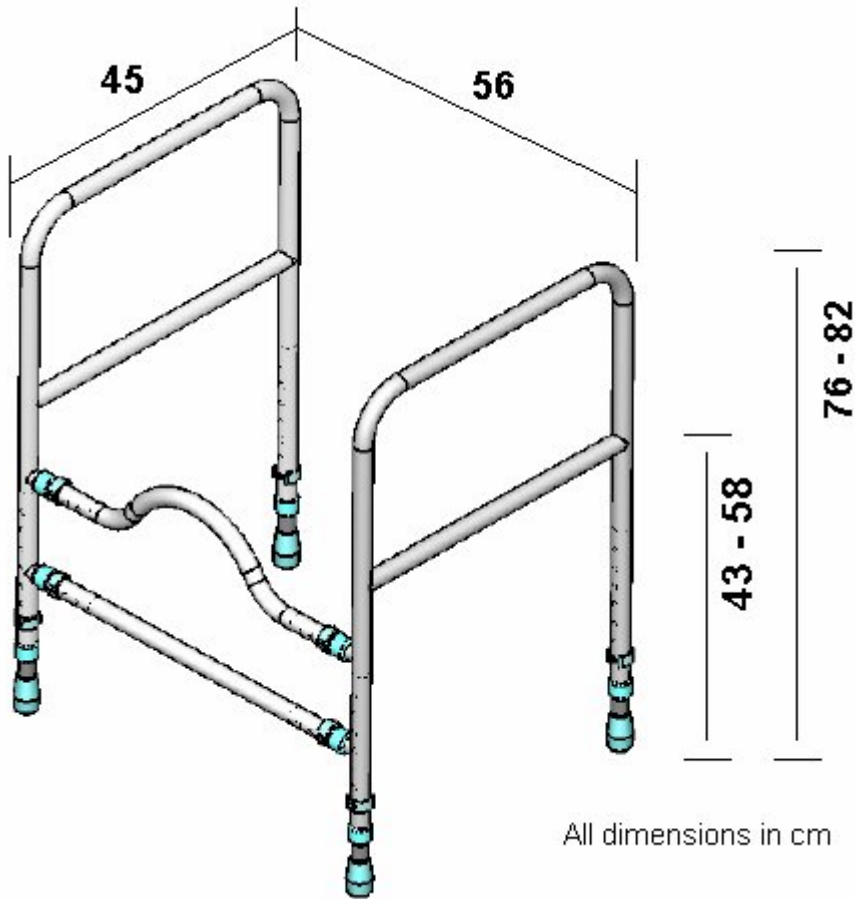

PRODUCT DRAWING

Description: Prima Multi-Frame Surround With Toilet Seat / Shower Seat

Code: 65233, 65244, 65255

Toilet Seat

Shower Seat

Product weight	6.1-kg. (shipping weight: 8.7-kg.
Maximum user weight	190 kg.