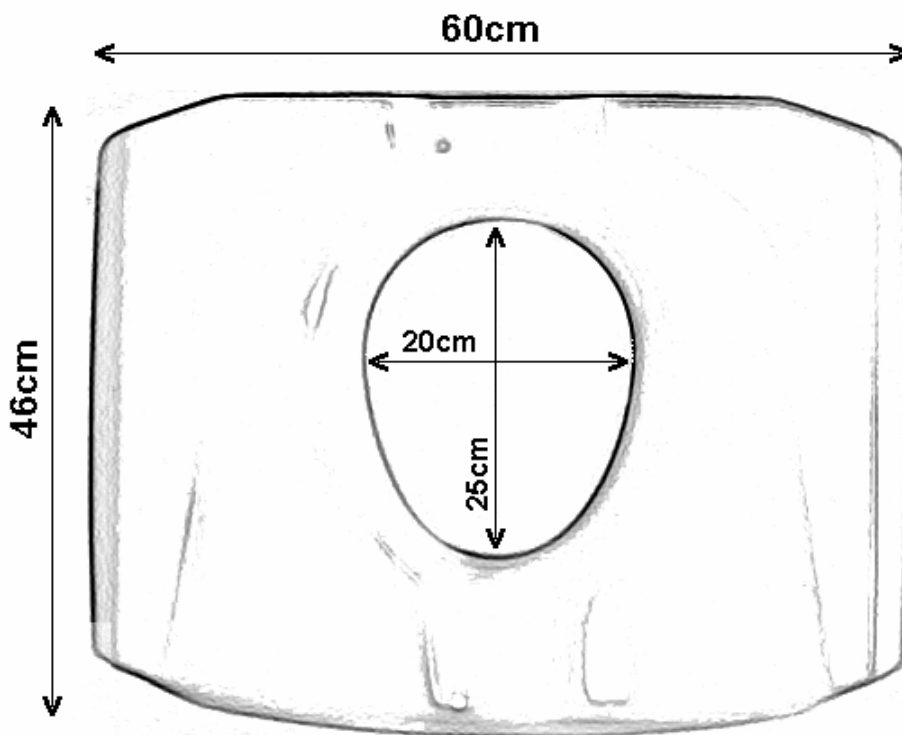

PRODUCT DRAWING

Description: Prima Multi-Frame Surround With Toilet Seat / Shower Seat

Code: 65233, 65244, 65255

Toilet Seat

Shower Seat

Product weight	6.1-kg. (shipping weight: 8.7-kg.
Maximum user weight	190 kg.