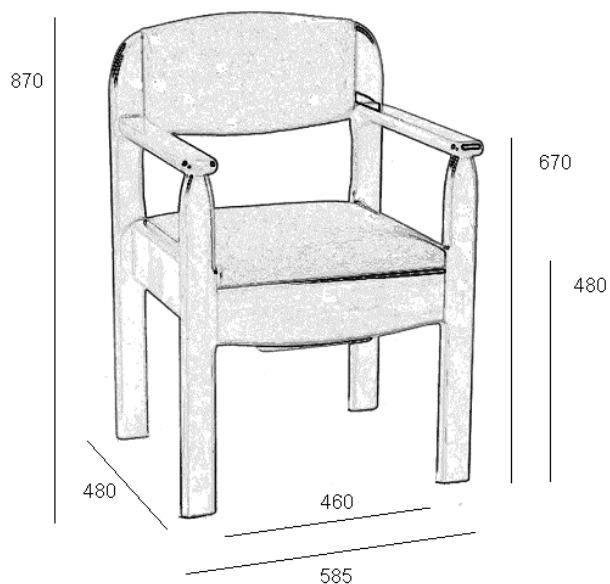

PRODUCT DRAWING

Description: **Royale Commode Chair**Code: **5505/A**

Note: Extra Wide Royale Commode Chair seat width is 53cm [21"]
Standard seat width is 46cm [18"]

Product weight	16.24 kg. (shipping weight assembled: 18.6 kg. / flat-pack: 17.8 kg.)
Maximum user weight	160 kg.