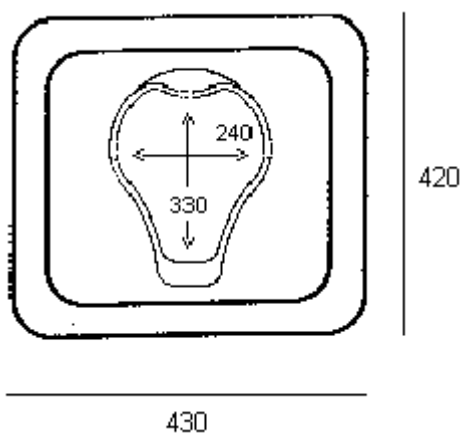

PRODUCT DRAWING

Description: **Royale Commode Chair**Code: **5505/A**

Note: Extra Wide Royale Commode Chair seat width is 53cm [21"]
Standard seat width is 46cm [18"]

Product weight	16.24 kg. (shipping weight assembled: 18.6 kg. / flat-pack: 17.8 kg.)
Maximum user weight	160 kg.