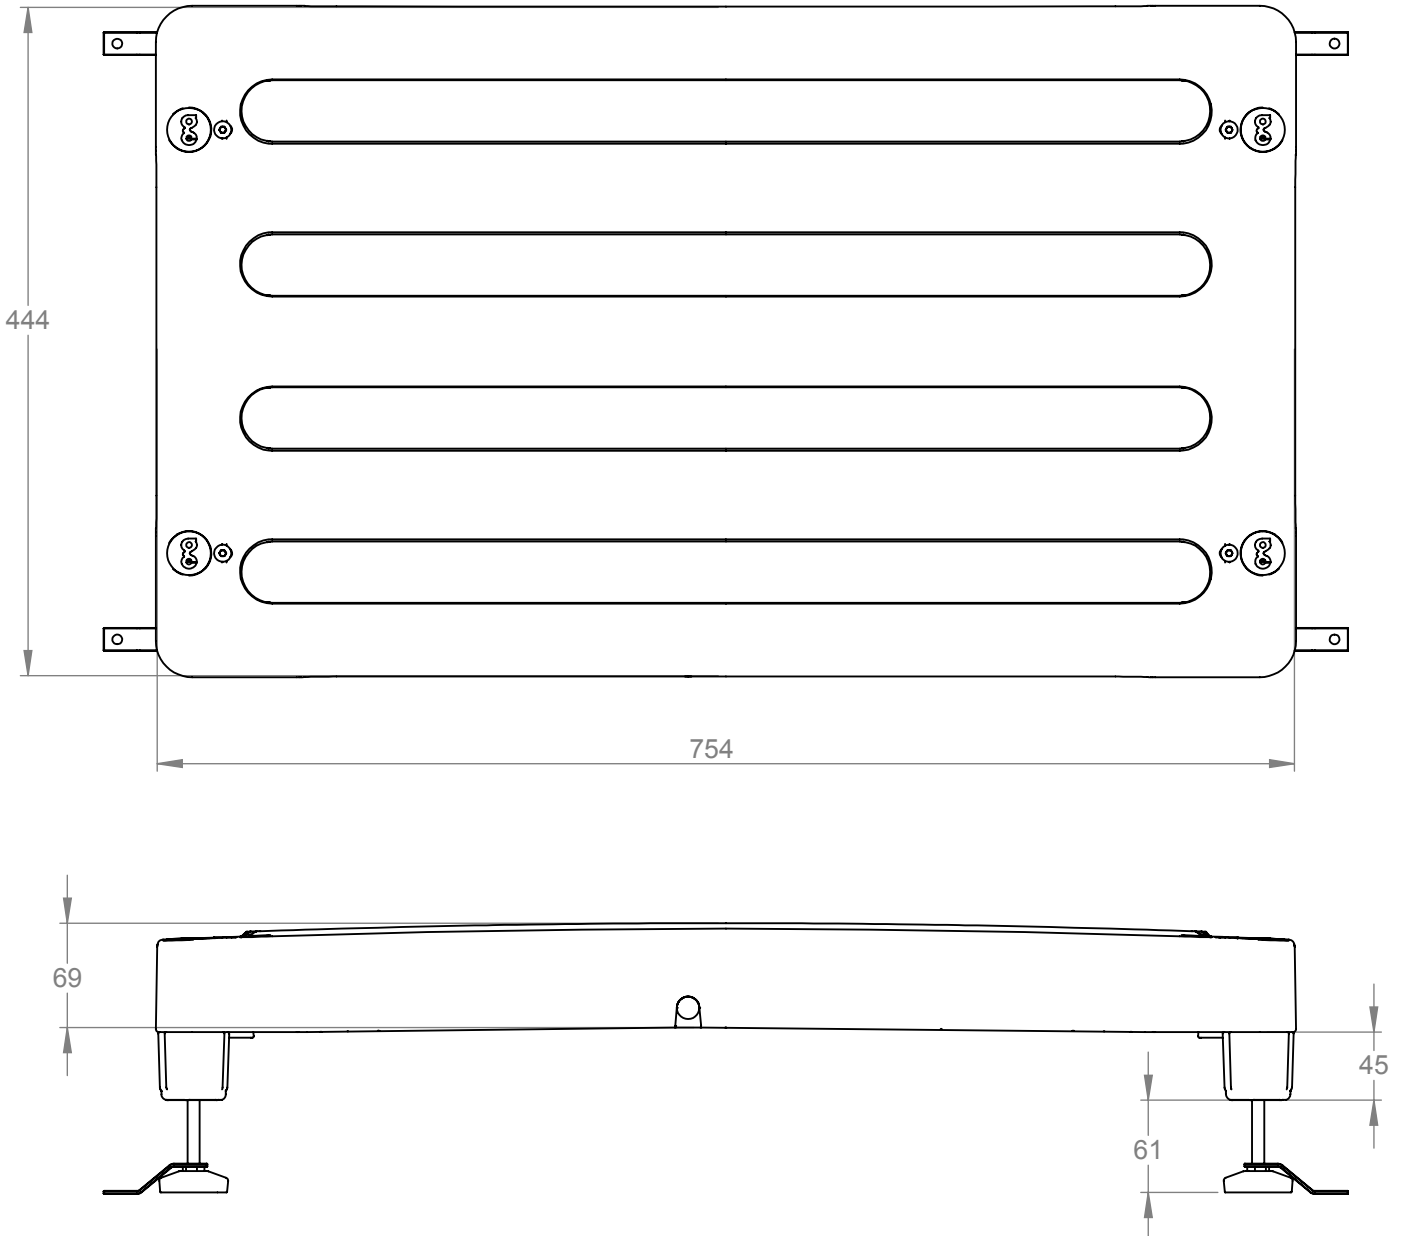

BIG FOOT HALF STEP

Part No: 66111

PRODUCT DRAWING

GORDON
ELLIS
& CO

TECHNICAL SPECIFICATIONS

220 kg
485 lbs

MATERIAL(S): PP

CONSULT INSTRUCTIONS FOR USE