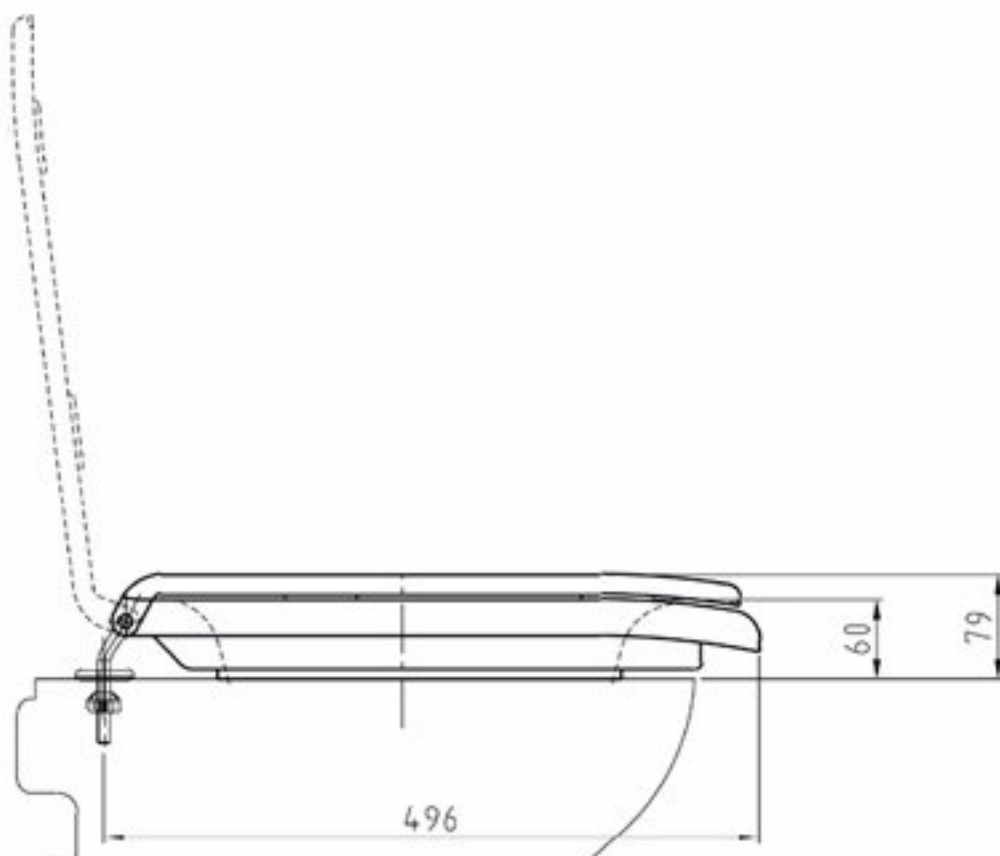

# PRODUCT DRAWING

---

Description: **Big John Toilet Seat**

Code: **66230**

---

Product weight:	4.55 kg. (shipping weight: 6.27 kg.)
Maximum user weight:	381 kg.