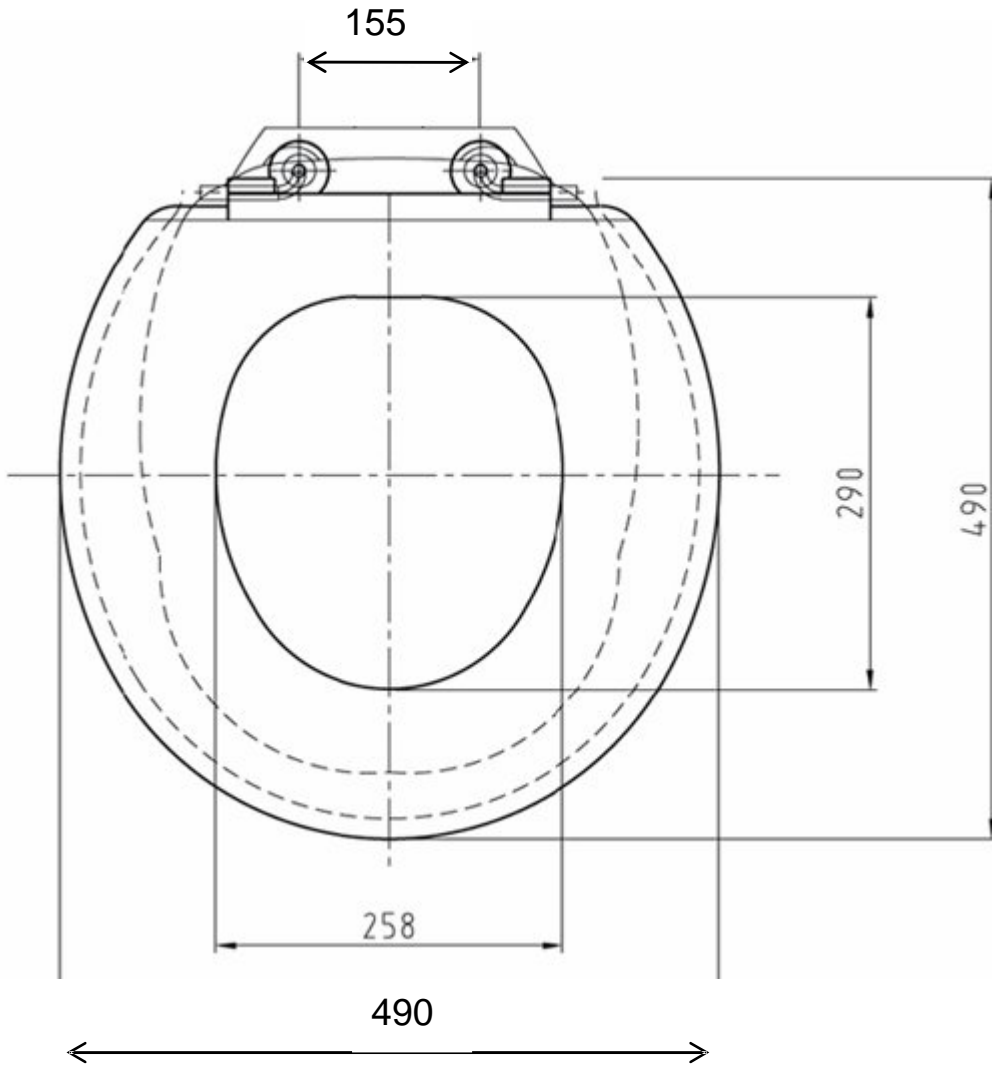

# PRODUCT DRAWING

---

Description: **Big John Toilet Seat**

Code: **66230**

---

Product weight:	4.55 kg. (shipping weight: 6.27 kg.)
Maximum user weight:	381 kg.